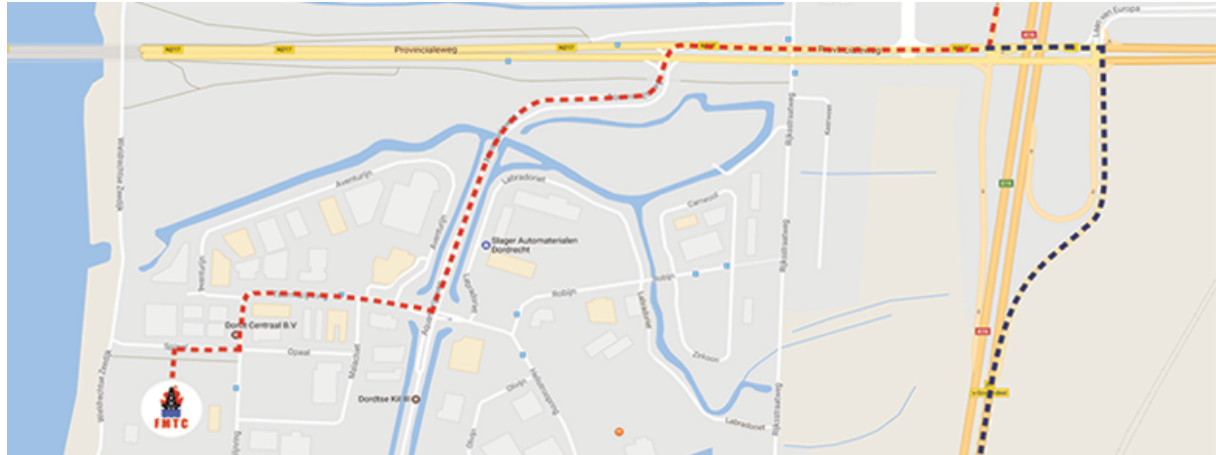

## Directions to FMTC Dordrecht

Spinel 100  
3316LG Dordrecht  
The Netherlands

### Travelling from Utrecht (A27 – A15 – A16)

1. Follow the A27 until junction Gorinchem.
2. Follow the A15 and take the exit 23 Dordrecht.
3. Follow the Randweg.
4. Continue to follow the road at the traffic lights to Kiltunnel
5. Turn left at traffic lights, before the kiltunnel. Continue to follow the road.
6. Turn right at the first crossing. Continue the way and turn right at the first street.
7. FMTC is located at your right hand.

### Travelling from Amsterdam (A4 – A13 – A20 – A16)

1. Follow the A4 until junction Ypenburg and continue the A13.
2. Follow the A13 until junction Kleinpolderplein and continue the A20.
3. Follow the A20 until junction Terbregseplein and continue the A16.
4. Follow the A16 and take exit 20 's-Gravendeel.
5. Turn left at traffic lights, before the kiltunnel. Continue to follow the road.
6. Turn right at the first crossing. Continue the way and turn right at the first street.
7. FMTC is located at your right hand.

### **Travelling from Breda (A16)**

1. Follow the A16 and take exit 20 's-Gravendeel.
2. Turn left at the trafficlights heading 's-Gravendeel.
3. Turn left at traffic lights, before the kiltunnel. Continue to follow the road.
4. Turn right at the first crossing. Continue the way and turn right at the first street.
5. FMTC is located at your right hand.